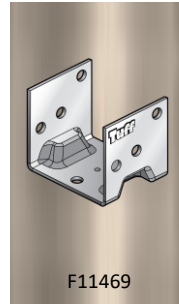

## F11290

### SADDLE TYPE WITH MOUNT

PRODUCT CODE	: F11290
BARCODE	: 9314691112906
POST SIZE	: 90MM
MOUNT HEIGHT	: 30MM
BOLT HOLE	: M12
MADE FROM	: 4MM STEEL
FINISHING	: HOT DIP GALVANISED

#### NOTES:

- IDEAL FOR PERGOLA, CARPORT AND VERANDA POSTS
- PRIMARILY USED FOR BOLTING TO EXISTING TIMBER DECKING OR CONCRETE BASE
- UNIQUE FOUR MOUNT TO ELEVATE POST FROM GROUND LEVEL
- TIMBER INSERT 106MM FROM SADDLE TOP TO MOUNT LUG