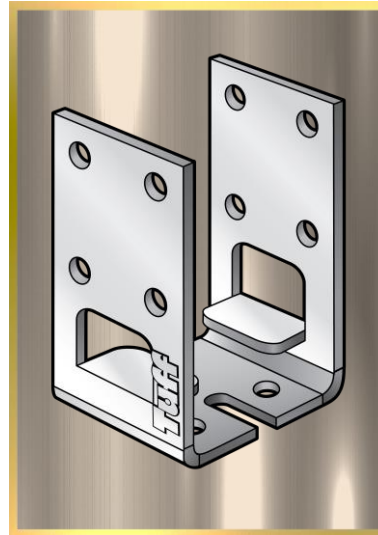

## F11290

### SADDLE TYPE WITH MOUNT

PRODUCT CODE	: F11290
BARCODE	: 9314691112906
POST SIZE	: 90MM
MOUNT HEIGHT	: 30MM
BOLT HOLE	: M12
MADE FROM	: 4MM STEEL
FINISHING	: HOT DIP GALVANISED

#### NOTES:

- IDEAL FOR PERGOLA, CARPORT AND VERANDA POSTS
- PRIMARILY USED FOR BOLTING TO EXISTING TIMBER DECKING OR CONCRETE BASE
- UNIQUE FOUR MOUNT TO ELEVATE POST FROM GROUND LEVEL
- TIMBER INSERT 106MM FROM SADDLE TOP TO MOUNT LUG