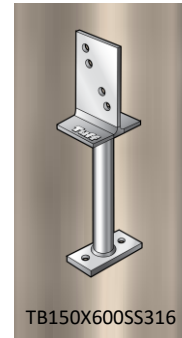

## TB90X450 T-BLADE STIRRUP

PRODUCT CODE	: TB90X450
BARCODE	: 9314691800414
POST SIZE	: 90MM X 150MM
SHAFT HEIGHT	: 450MM
SHAFT Ø	: 25MM
POST BOLT HOLE	: M12
BASE BOLT HOLE	: 13.5MM
MADE FROM	: 4MM STEEL
FINISHING	: HOT DIP GALVANISED

### NOTES:

- IDEAL FOR PERGOLA, CARPORT AND VERANDA POSTS
- PRIMARILY USED FOR BOLTING TO EXISTING TIMBER DECKING OR CONCRETE BASE
- CAN ALSO BE USED FOR SETTING INTO CONCRETE
- SUITABLE FOR ROUND TIMBER POSTS UP TO 100MM DIAMETER
- TERMITE RESISTANT
- EXTRA HEAVY DUTY AND SUITABLE FOR QUEENSLAND CLIMATE CONDITIONS