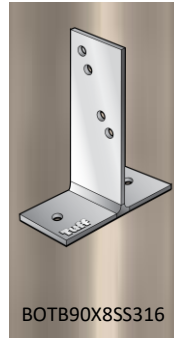

## TB90X450 T-BLADE STIRRUP

PRODUCT CODE	: TB90X450
BARCODE	: 9314691800414
POST SIZE	: 90MM X 150MM
SHAFT HEIGHT	: 450MM
SHAFT Ø	: 25MM
POST BOLT HOLE	: M12
BASE BOLT HOLE	: 13.5MM
MADE FROM	: 4MM STEEL
FINISHING	: HOT DIP GALVANISED

### NOTES:

- IDEAL FOR PERGOLA, CARPORT AND VERANDA POSTS
- PRIMARILY USED FOR BOLTING TO EXISTING TIMBER DECKING OR CONCRETE BASE
- CAN ALSO BE USED FOR SETTING INTO CONCRETE
- SUITABLE FOR ROUND TIMBER POSTS UP TO 100MM DIAMETER
- TERMITE RESISTANT
- EXTRA HEAVY DUTY AND SUITABLE FOR QUEENSLAND CLIMATE CONDITIONS