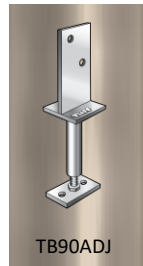

## TB90X450 T-BLADE STIRRUP

PRODUCT CODE	: TB90X450
BARCODE	: 9314691800414
POST SIZE	: 90MM X 150MM
SHAFT HEIGHT	: 450MM
SHAFT Ø	: 25MM
POST BOLT HOLE	: M12
BASE BOLT HOLE	: 13.5MM
MADE FROM	: 4MM STEEL
FINISHING	: HOT DIP GALVANISED

### NOTES:

- IDEAL FOR PERGOLA, CARPORT AND VERANDA POSTS
- PRIMARILY USED FOR BOLTING TO EXISTING TIMBER DECKING OR CONCRETE BASE
- CAN ALSO BE USED FOR SETTING INTO CONCRETE
- SUITABLE FOR ROUND TIMBER POSTS UP TO 100MM DIAMETER
- TERMITE RESISTANT
- EXTRA HEAVY DUTY AND SUITABLE FOR QUEENSLAND CLIMATE CONDITIONS