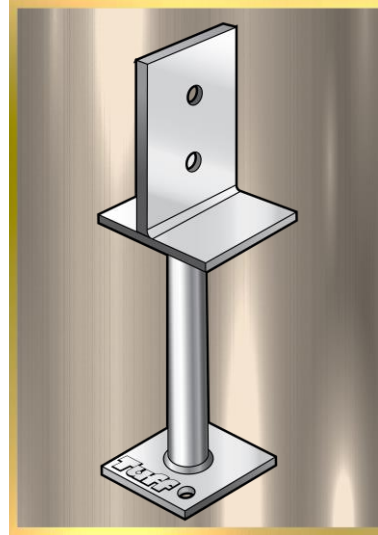

## TB90X450 T-BLADE STIRRUP

PRODUCT CODE	: TB90X450
BARCODE	: 9314691800414
POST SIZE	: 90MM X 150MM
SHAFT HEIGHT	: 450MM
SHAFT Ø	: 25MM
POST BOLT HOLE	: M12
BASE BOLT HOLE	: 13.5MM
MADE FROM	: 4MM STEEL
FINISHING	: HOT DIP GALVANISED

### NOTES:

- IDEAL FOR PERGOLA, CARPORT AND VERANDA POSTS
- PRIMARILY USED FOR BOLTING TO EXISTING TIMBER DECKING OR CONCRETE BASE
- CAN ALSO BE USED FOR SETTING INTO CONCRETE
- SUITABLE FOR ROUND TIMBER POSTS UP TO 100MM DIAMETER
- TERMITE RESISTANT
- EXTRA HEAVY DUTY AND SUITABLE FOR QUEENSLAND CLIMATE CONDITIONS