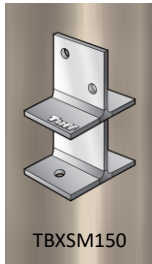

## TB90X450 T-BLADE STIRRUP

PRODUCT CODE	: TB90X450
BARCODE	: 9314691800414
POST SIZE	: 90MM X 150MM
SHAFT HEIGHT	: 450MM
SHAFT Ø	: 25MM
POST BOLT HOLE	: M12
BASE BOLT HOLE	: 13.5MM
MADE FROM	: 4MM STEEL
FINISHING	: HOT DIP GALVANISED

### NOTES:

- IDEAL FOR PERGOLA, CARPORT AND VERANDA POSTS
- PRIMARILY USED FOR BOLTING TO EXISTING TIMBER DECKING OR CONCRETE BASE
- CAN ALSO BE USED FOR SETTING INTO CONCRETE
- SUITABLE FOR ROUND TIMBER POSTS UP TO 100MM DIAMETER
- TERMITE RESISTANT
- EXTRA HEAVY DUTY AND SUITABLE FOR QUEENSLAND CLIMATE CONDITIONS