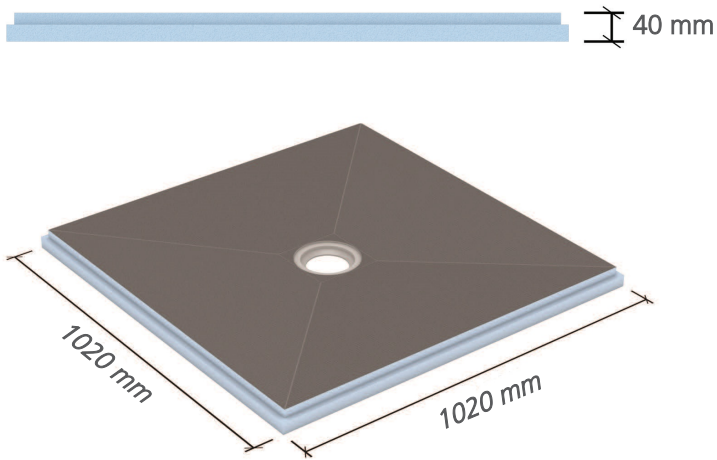

Like us on Facebook

Follow us on Instagram

Learn about us on YouTube

wedi Fundo Primo® | Square and Rectangular Shower Base Technical Drawings

wedi Fundo Primo, square  
1020mm x 1020mm x 40mm  
073736250