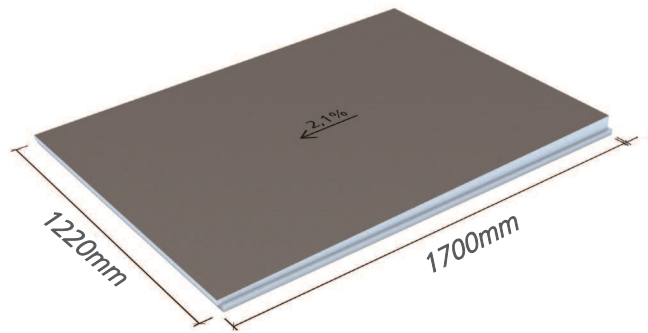

wedi Fundo Riolito neo Modular, ext. module
1220mm x 1700mm
075100051