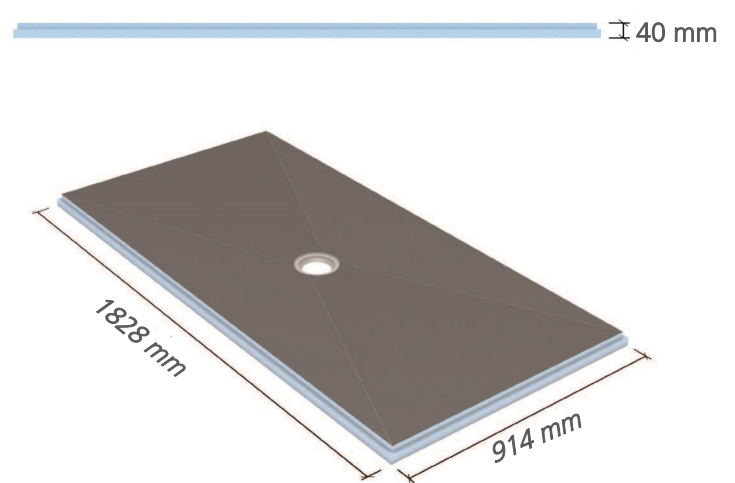

wedi Fundo Primo, rectangular
914mm x 1828mm x 40mm
073742106