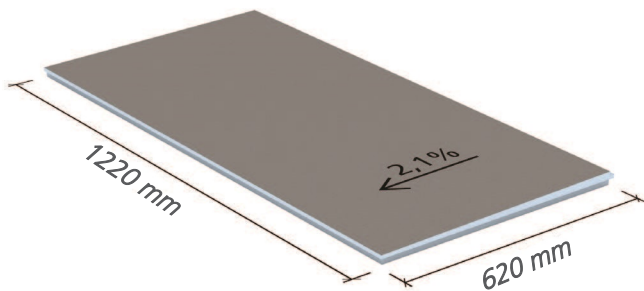

wedi Extension Panel Technical Drawings

wedi Riolito Extension Panel
1220mm x 600mm
0737832050

The extension panel slopes
from 60mm to 50mm