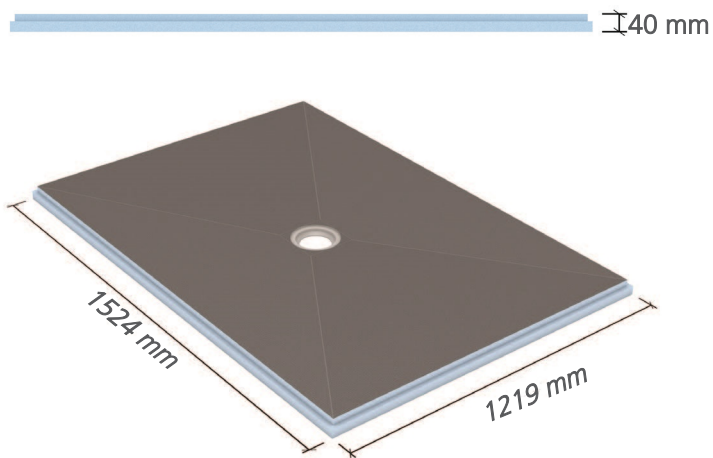

wedi Fundo Primo, rectangular
1219mm x 1524mm x 40mm
073742105