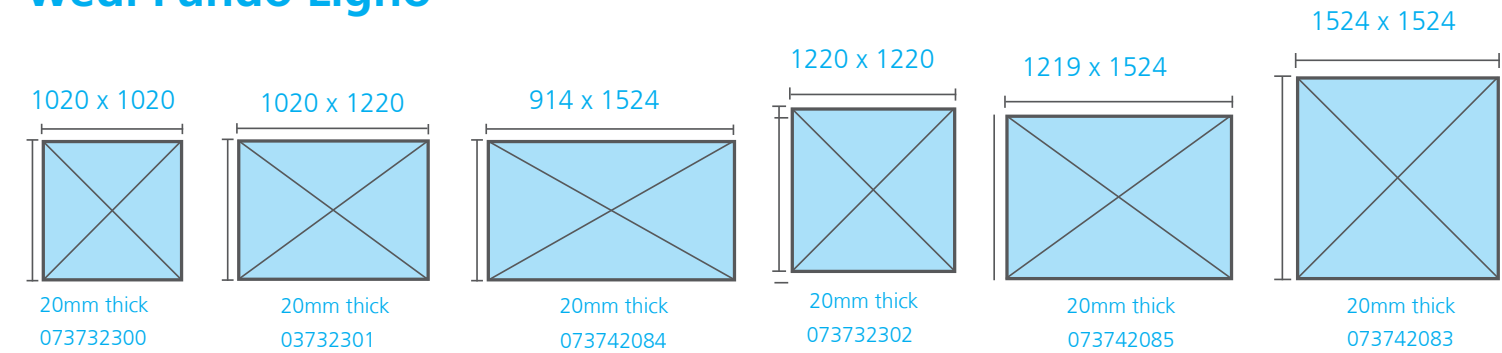

wedi Fundo Ligno®