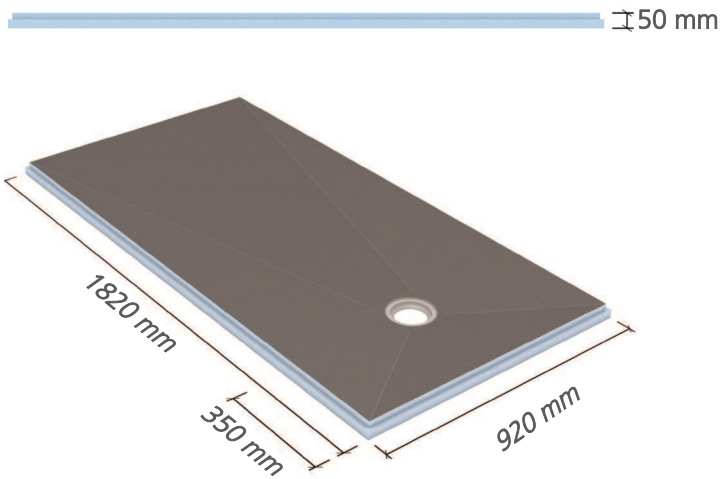

wedi Fundo Primo® | Square and Rectangular Shower Base Technical Drawings

wedi Fundo Primo, rectangular
920mm x 1820mm x 50mm
073736253