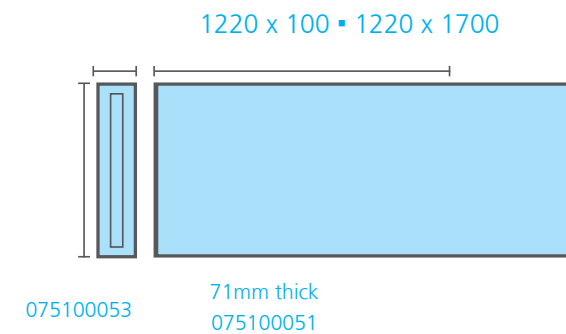

wedi Fundo Riolito® Neo (Modular)