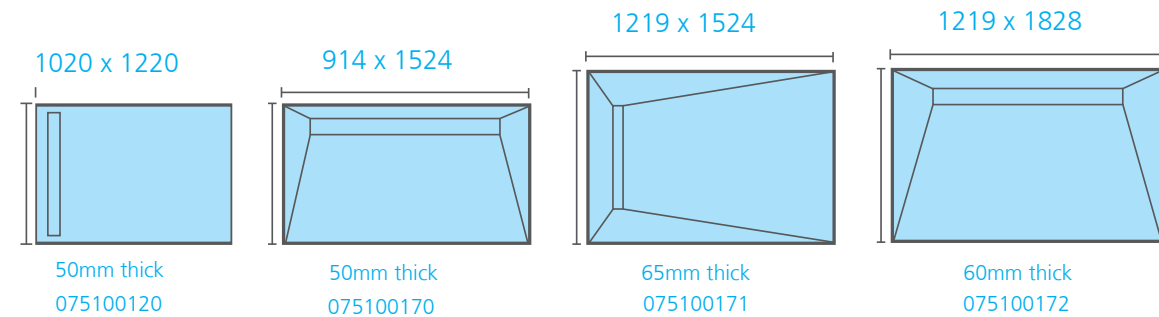

wedi Fundo Riolito® Neo