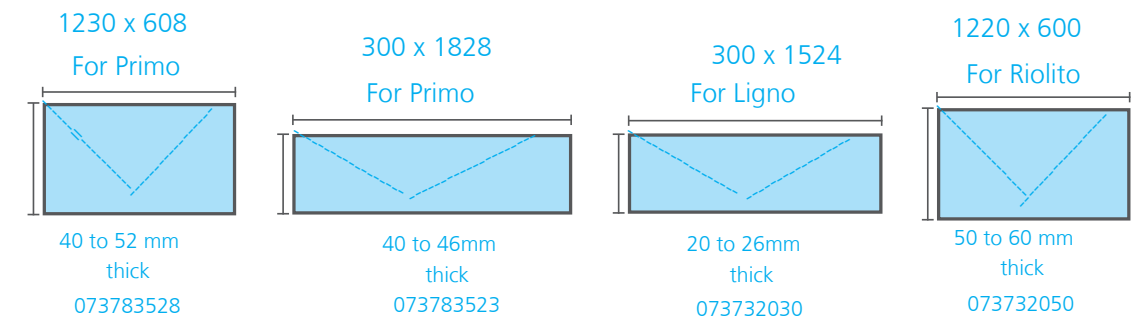

wedi Extension Panels