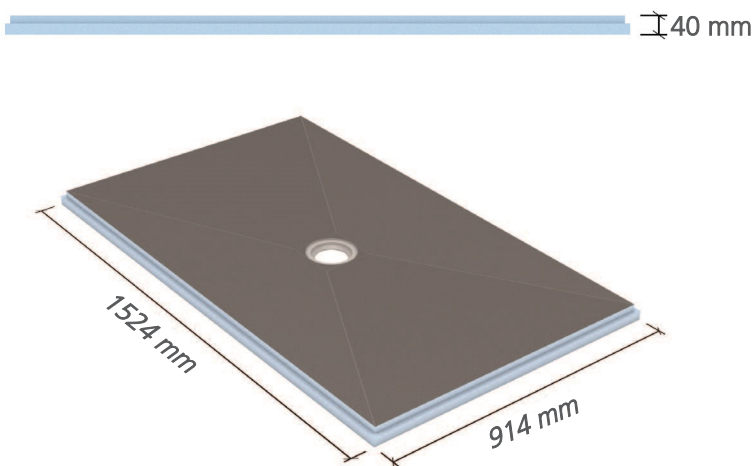

wedi Fundo Primo, rectangular
914mm x 1524mm x 40mm
073742104