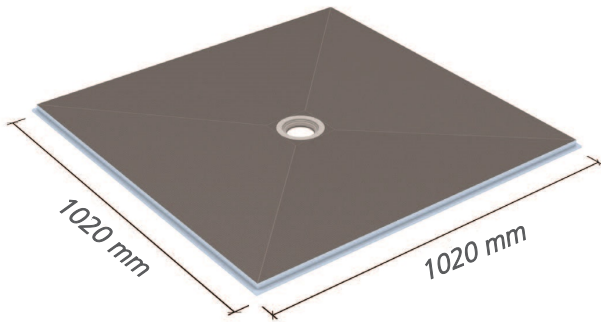

wedi Fundo Ligno® | Square and Rectangular Shower Base, Center Drain Technical Drawings