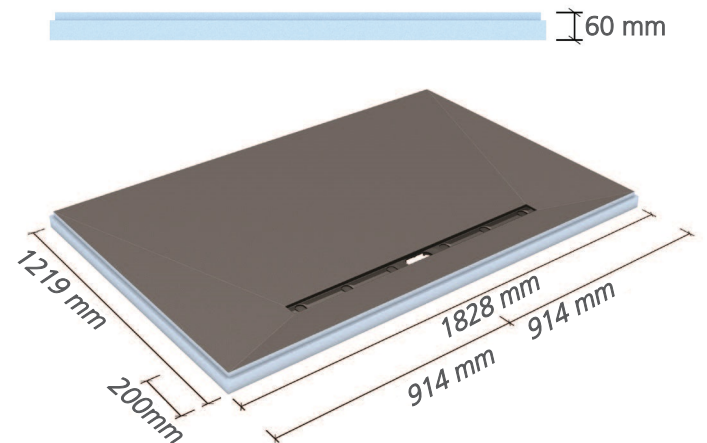

wedi Fundo Riolito neo, with channel drain
1219mm x 1828mm x 60mm
Channel Length: 1100mm
075100172 (4-way slope)