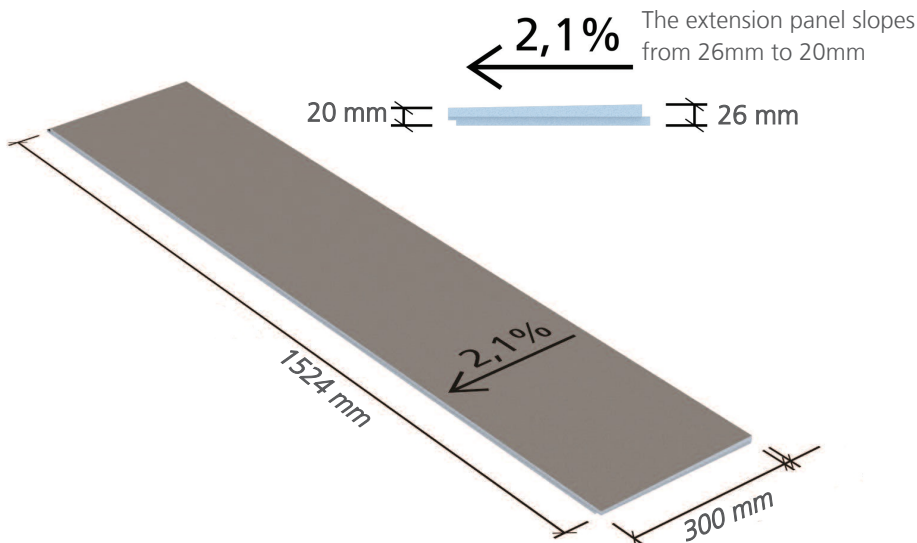

wedi Extension Panel Technical Drawings

wedi Fundo Ligno Extension Panel
1524mm x 300mm
US3000035