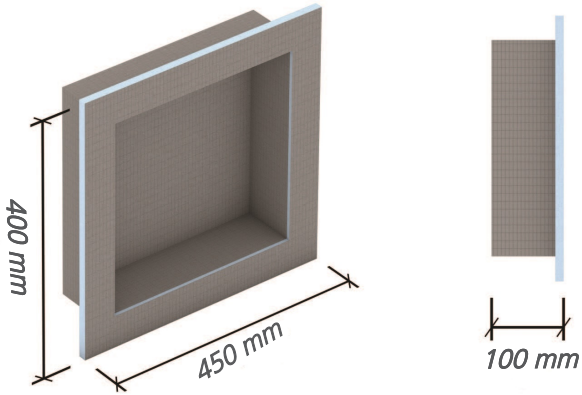

## wedi Extension Panel Technical Drawings

wedi Riolito Extension Panel  
1220mm x 600mm  
0737832050

The extension panel slopes  
from 60mm to 50mm

## wedi Shower Niche Technical Drawings

wedi Shower Niche

450mm x 400mm x 100mm (ext.)

305mm x 305mm x 90mm (int.)

074315439

wedi Shower Niche

705mm x 450mm x 100mm (ext.)

610mm x 305mm x 90mm (int.)