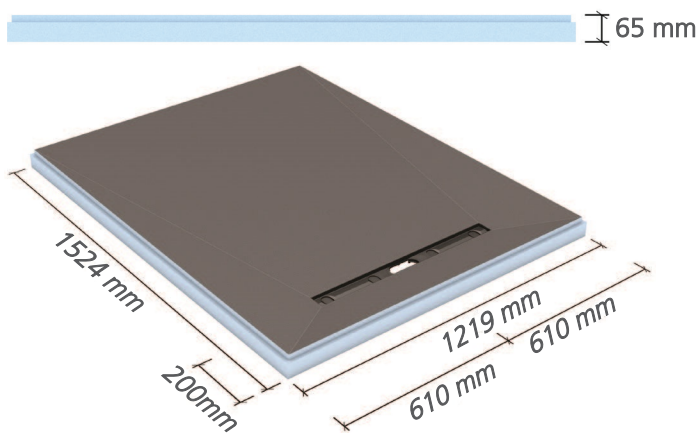

## wedi Extension Panel Technical Drawings

wedi Fundo Ligno Extension Panel  
1524mm x 300mm  
US3000035

wedi Fundo Riolito® neo | Shower Base, with Integrated Channel Drain Technical Drawings

wedi Fundo Riolito neo, with channel drain  
1020mm x 1220mm x 50mm  
Channel Length: 800mm  
075100120 (1-way slope)

wedi Fundo Riolito neo, with channel drain  
914mm x 1524mm x 50mm  
Channel Length: 1100mm  
075100170 (4-way slope)

wedi Fundo Riolito neo, with channel drain  
1219mm x 1524mm x 65mm  
Channel Length: 700mm  
075100171 (4-way slope)