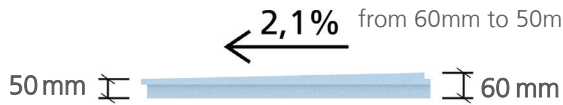

wedi Extension Panel Technical Drawings

wedi Riolito Extension Panel
1220mm x 600mm
0737832050

The extension panel slopes
from 60mm to 50mm