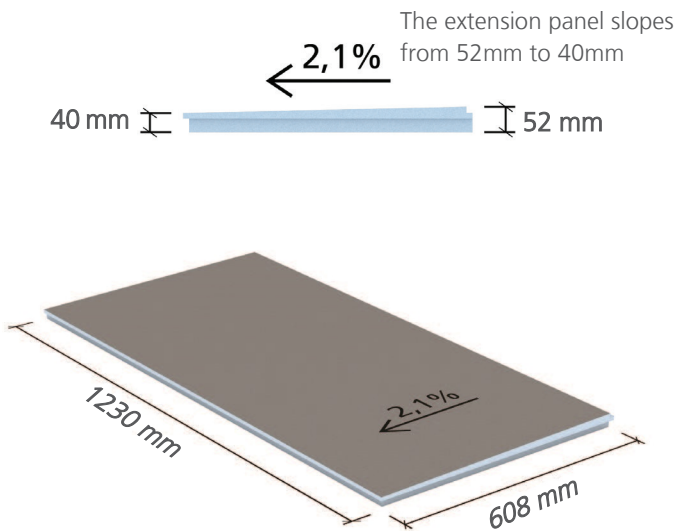

wedi Extension Panel Technical Drawings

wedi Straight Extension Panel
1230mm x 608mm
073783528