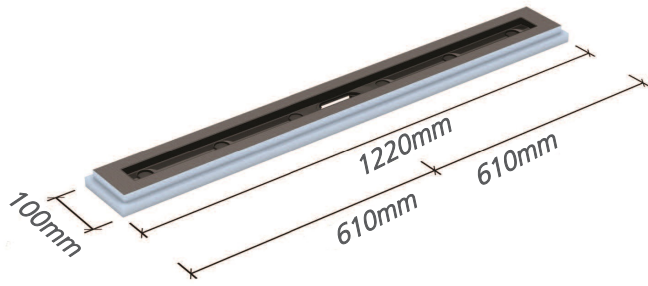

wedi Fundo Riolito® neo Modular | Shower Base, with Integrated Channel Drain Technical Drawings

wedi Fundo Riolito neo Modular, line module
1220mm x 100mm
Channel Length: 1100mm
075100053