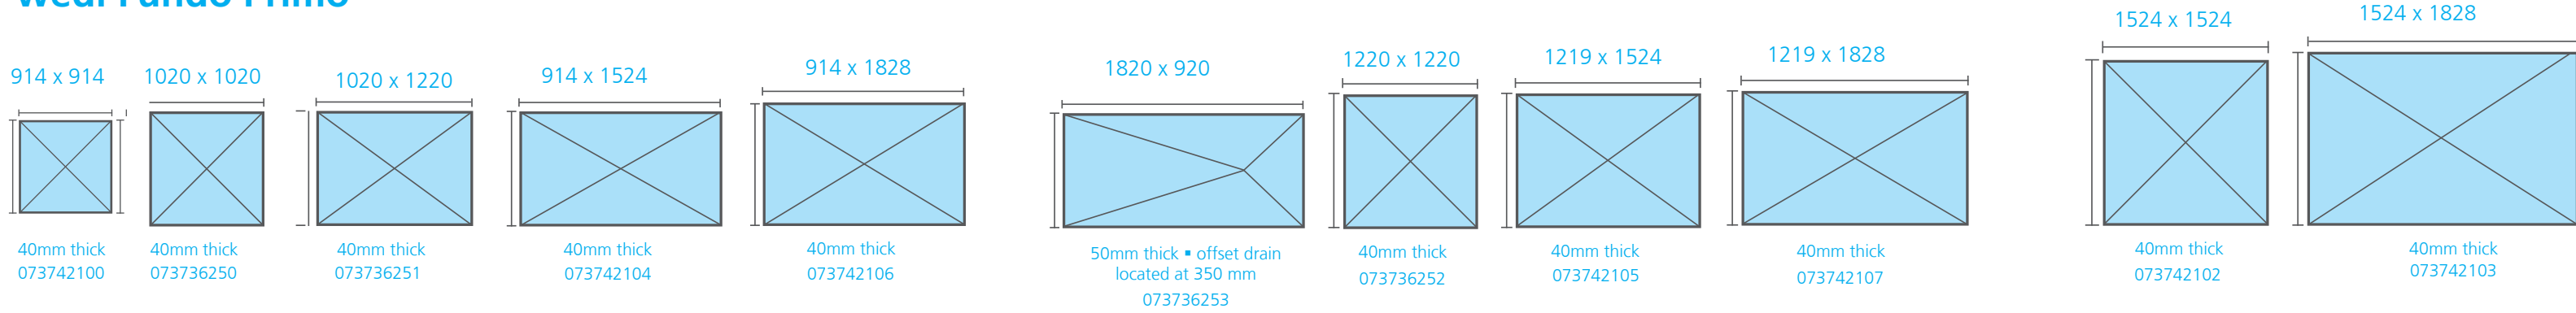

wedi Fundo Primo®