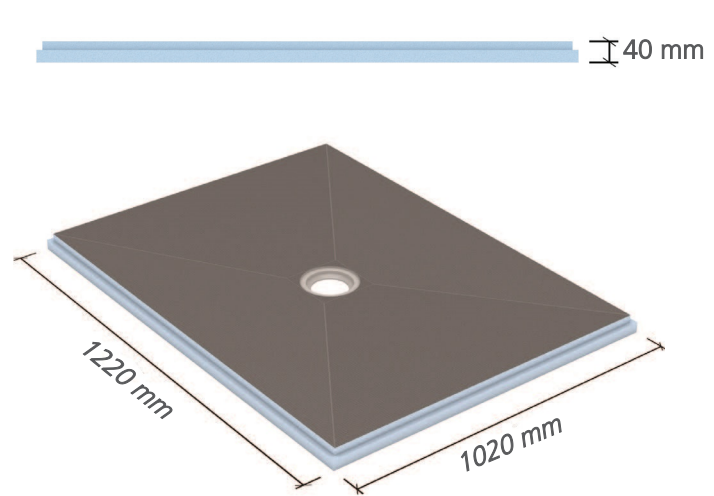

wedi Fundo Primo, rectangular
1020mm x 1220mm x 40mm
073736251