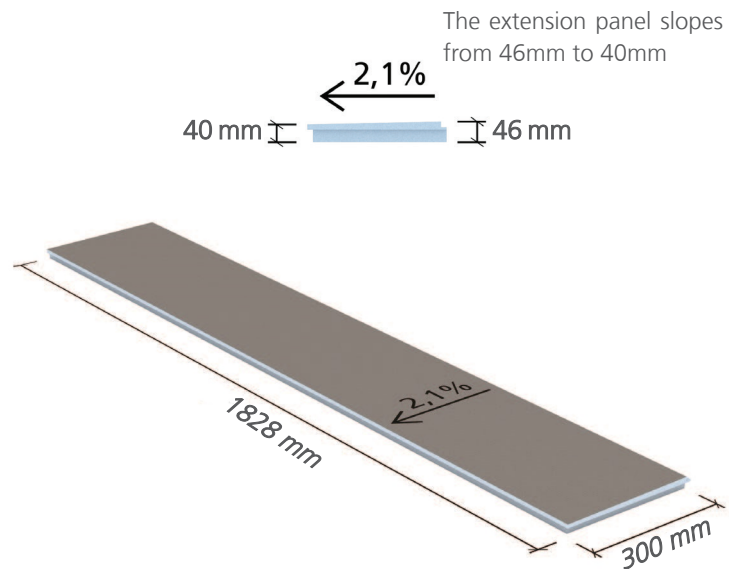

wedi Straight Extension Panel, Lean
1828mm x 300mm
US3000036