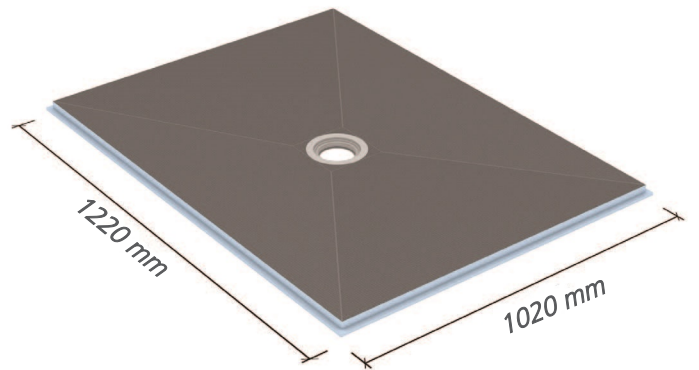

wedi Fundo Ligno® | Square and Rectangular Shower Base, Center Drain Technical Drawings