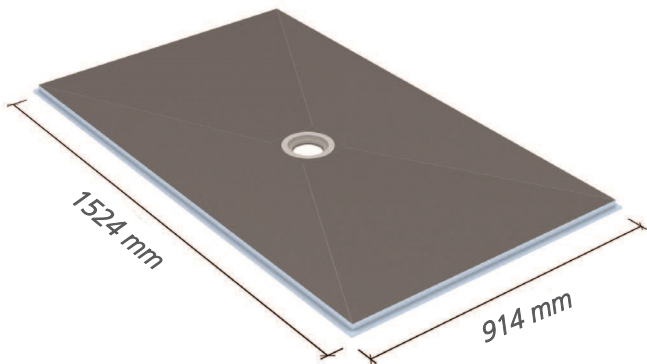

wedi Fundo Ligno® | Square and Rectangular Shower Base, Center Drain Technical Drawings