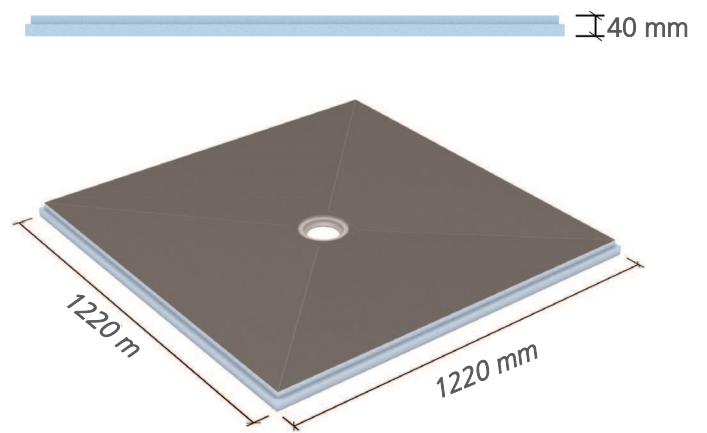

wedi Fundo Primo, Square
1220mm x 1220mm x 40mm
073736252