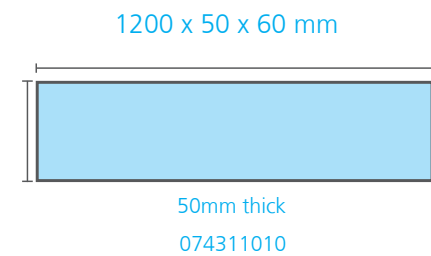

Hobs

wedi Virtual Factory Tour

Find product suppliers, specs and videos on wedi.com.au

0437 678459

peter.beckmann@wedi.com.au

* All dimensions reflect the outside dimensions including Z-Notch

Like us on Facebook

Follow us on Instagram

Learn about us on YouTube