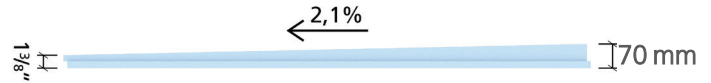

wedi Fundo Riolito neo Modular, ext. module
1220mm x 1700mm
075100051