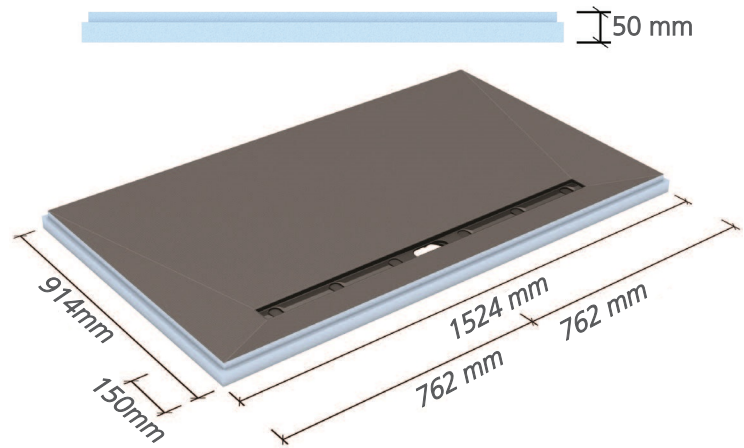

## wedi Extension Panel Technical Drawings

wedi Fundo Ligno Extension Panel  
1524mm x 300mm  
US3000035

wedi Fundo Riolito® neo | Shower Base, with Integrated Channel Drain Technical Drawings

wedi Fundo Riolito neo, with channel drain  
1020mm x 1220mm x 50mm  
Channel Length: 800mm  
075100120 (1-way slope)

wedi Fundo Riolito neo, with channel drain  
914mm x 1524mm x 50mm  
Channel Length: 1100mm  
075100170 (4-way slope)

wedi Fundo Riolito neo, with channel drain  
1219mm x 1524mm x 65mm  
Channel Length: 700mm  
075100171 (4-way slope)