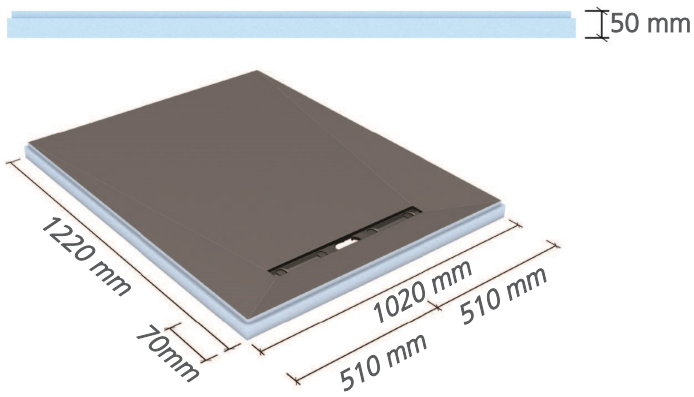

# wedi Fundo Ligno® | Square and Rectangular Shower Base, Center Drain Technical Drawings

wedi Fundo Ligno, Rectangular  
1219mm x 1524mm x 20mm  
073742085

wedi Fundo Ligno, Square  
1524mm x 1524mm x 20mm  
073742083

## wedi Extension Panel Technical Drawings

wedi Fundo Ligno Extension Panel  
1524mm x 300mm  
US3000035

wedi Fundo Riolito® neo | Shower Base, with Integrated Channel Drain Technical Drawings

wedi Fundo Riolito neo, with channel drain  
1020mm x 1220mm x 50mm  
Channel Length: 800mm  
075100120 (1-way slope)